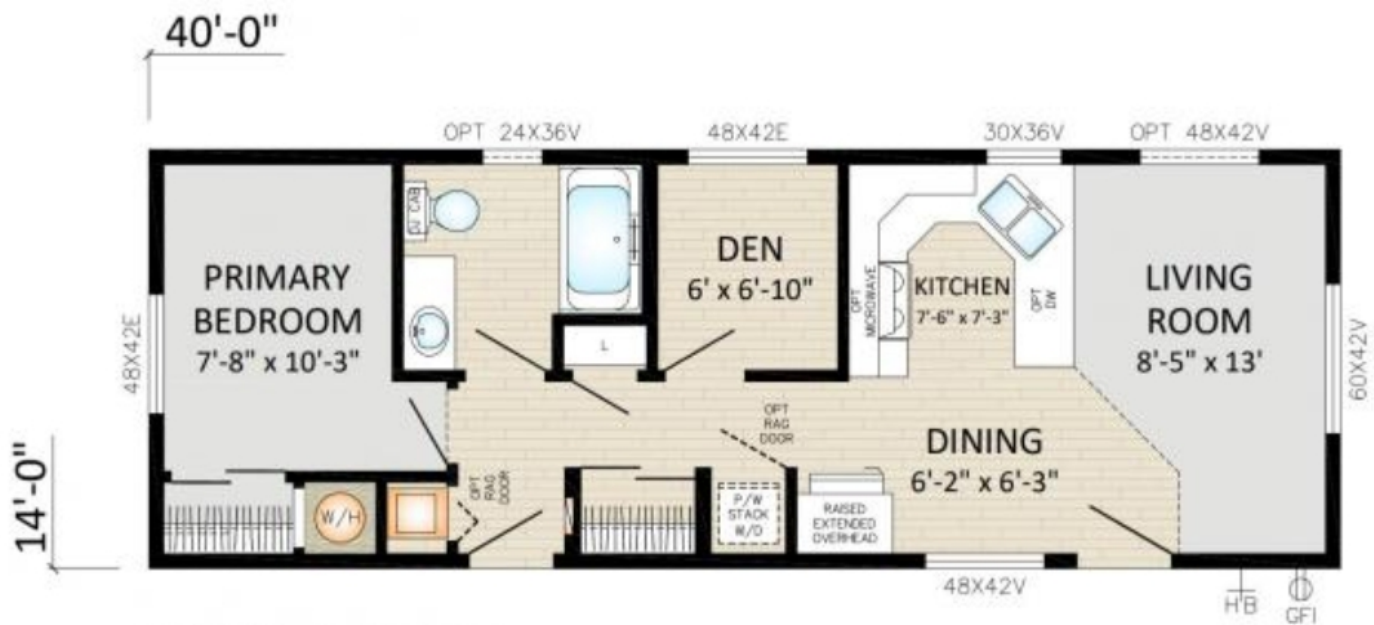

Cornerstone Singles - 14'

# Savoy

14' x 40' | 560 Square Feet | 1 Bedrooms | 1 Bathrooms | 14CO4001

SAVOY - 14CO4001  
14'x40' - 560sqft

\* RENDERING AND/OR FLOORPLAN MAY BE SHOWN WITH OPTIONAL FEATURES OR THIRD PARTY ADDITIONS