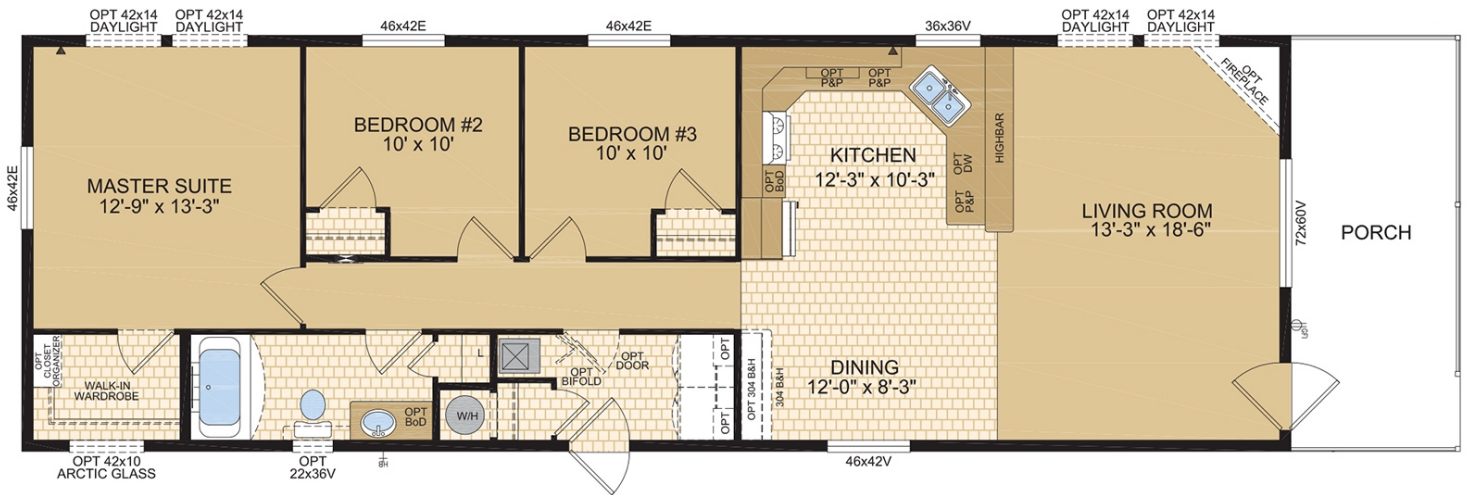

Mansura - 20' Wide

Amesbury

20' x 68' | 1360 Square Feet | 3 Bedrooms | 1 Bathrooms | 20321

Amesbury Model 20321

20 x 68 • 1360 sq. ft.

* RENDERING AND/OR FLOORPLAN MAY BE SHOWN WITH OPTIONAL FEATURES OR THIRD PARTY ADDITIONS