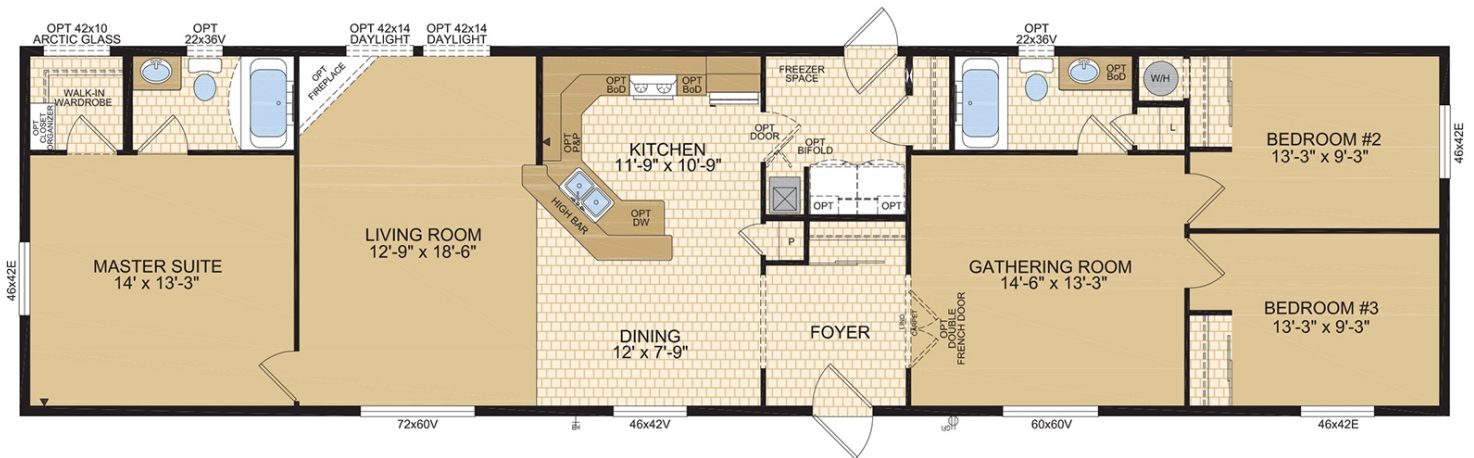

Mansura - 20' Wide Lockport

20' x 76' | 1520 Square Feet | 3 Bedrooms | 2 Bathrooms | 20301

Lockport Model 20301

20 x 76 • 1520 sq. ft.

* RENDERING AND/OR FLOORPLAN MAY BE SHOWN WITH OPTIONAL FEATURES OR THIRD PARTY ADDITIONS