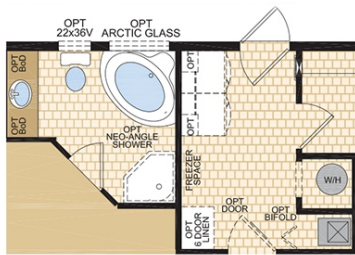

Mansura - 20' Wide  
**Aberdeen**

20' x 76' | 1520 Square Feet | 3 Bedrooms | 2 Bathrooms | 20258

*Aberdeen* Model 20258

20 x 76 • 1520 sq. ft.

Optional  
 Layout

\* RENDERING AND/OR FLOORPLAN MAY BE SHOWN WITH OPTIONAL FEATURES OR THIRD PARTY ADDITIONS