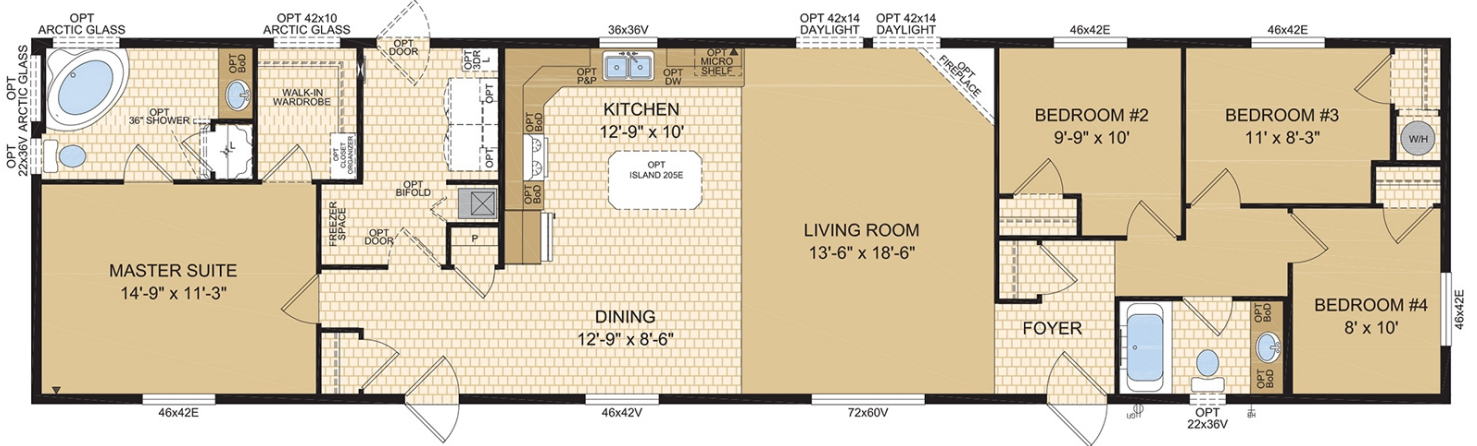

Mansura - 20' Wide

Capella

20' x 76' | 1520 Square Feet | 4 Bedrooms | 2 Bathrooms | 20256

Capella Model 20256

20 x 76 • 1520 sq. ft.

* RENDERING AND/OR FLOORPLAN MAY BE SHOWN WITH OPTIONAL FEATURES OR THIRD PARTY ADDITIONS