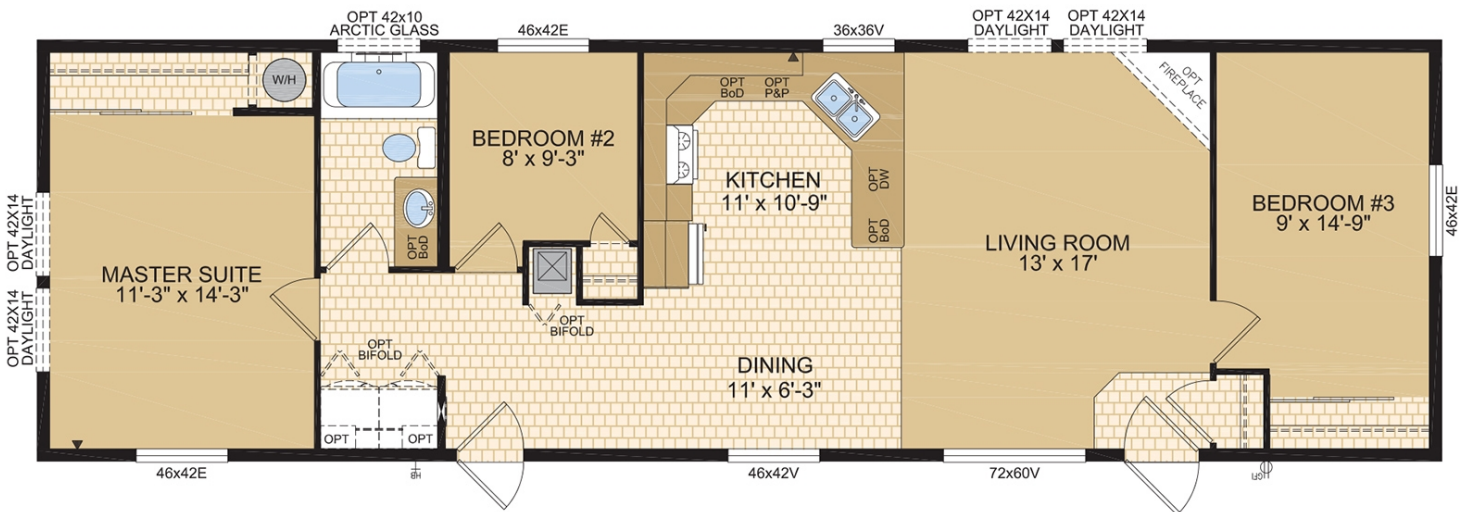

Mansura - 16' Wide
Coderre

18' x 60' | 1080 Square Feet | 3 Bedrooms | 1 Bathrooms | 18770

Coderre Model 18770

18 x 60 • 1080 sq. ft.

* RENDERING AND/OR FLOORPLAN MAY BE SHOWN WITH OPTIONAL FEATURES OR THIRD PARTY ADDITIONS