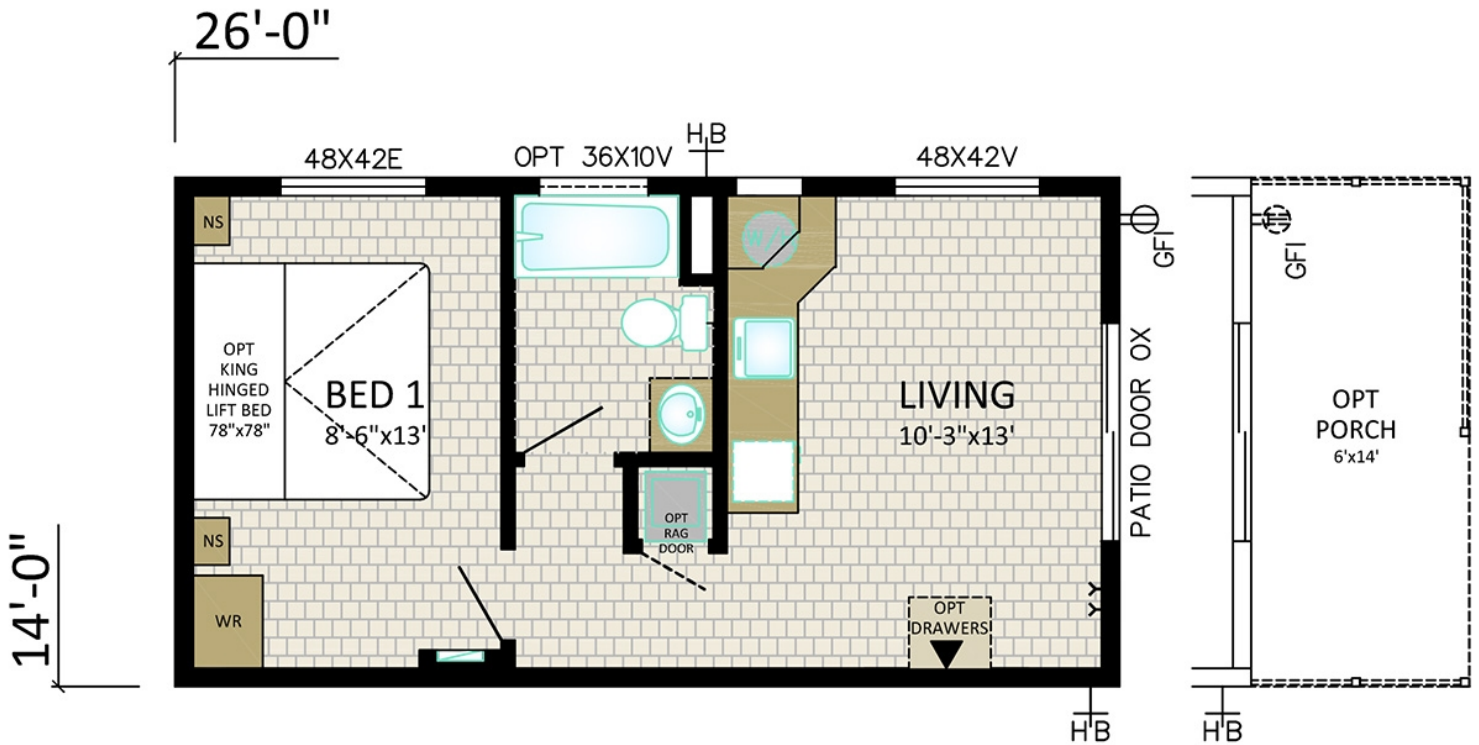

Tiny Homes
Baker

14' x 26' | 364 Square Feet | 1 Bedrooms | 1 Bathrooms | 14726

BAKER
14726
14'x26' - 364sqft

OPT
COVERED PORCH

* RENDERING AND/OR FLOORPLAN MAY BE SHOWN WITH OPTIONAL FEATURES OR THIRD PARTY ADDITIONS