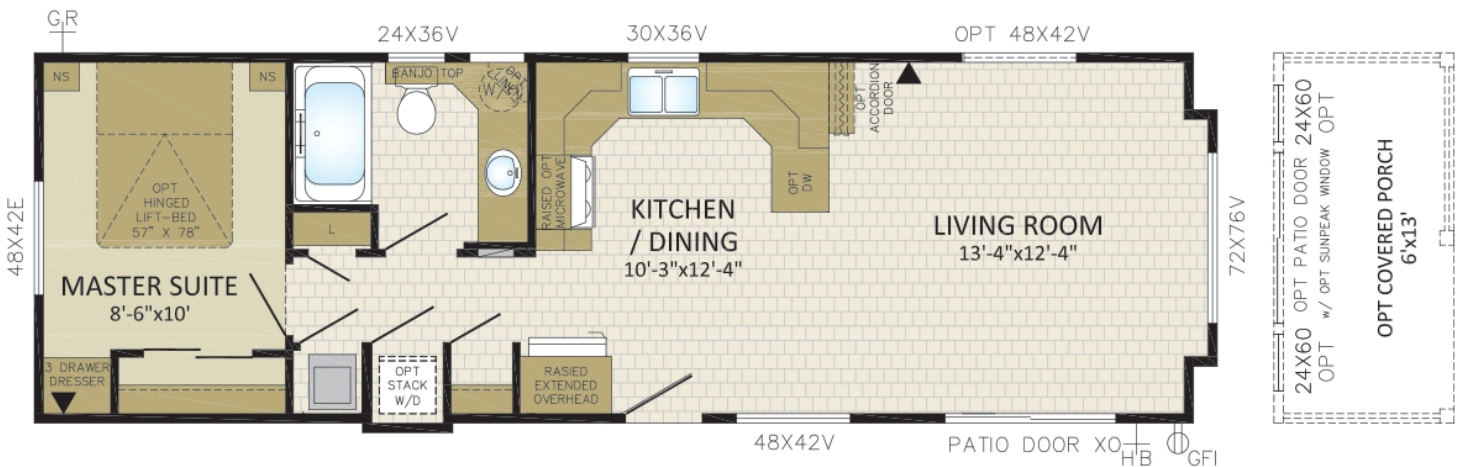

Pacific Park Models
13PM40901

13' x 40' 9 | 538 Square Feet | 1 Bedrooms | 1 Bathrooms | 13PM40901

1 BDRM, 1 BATH, FRONT LR | 13'x40'9" | 538 sqft | 13PM40901

* RENDERING AND/OR FLOORPLAN MAY BE SHOWN WITH OPTIONAL FEATURES OR THIRD PARTY ADDITIONS