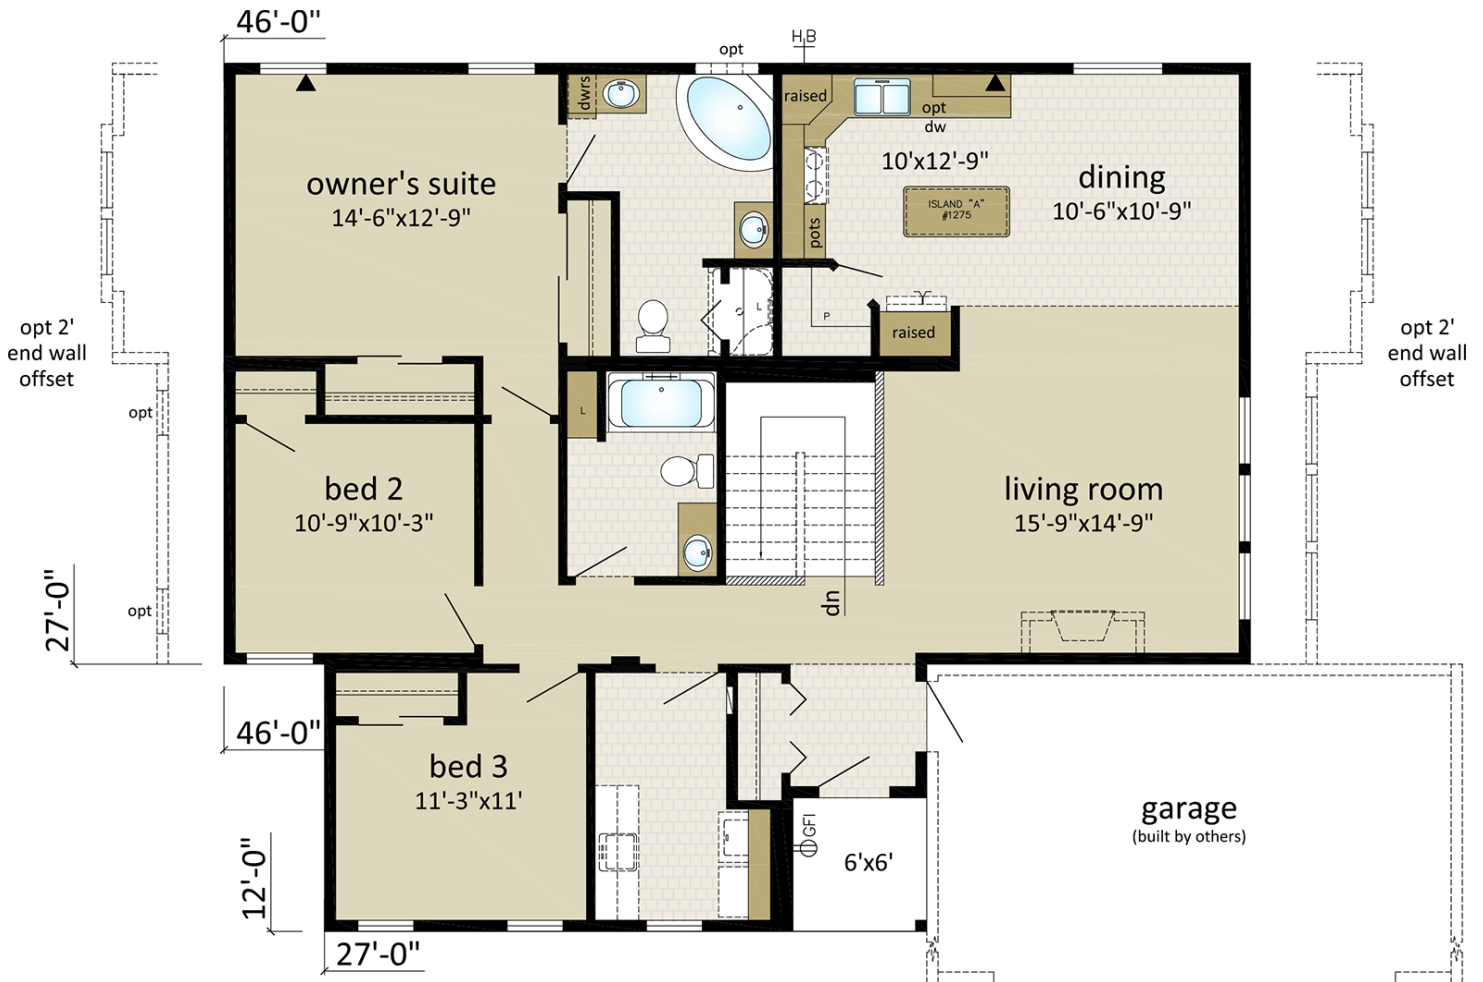

# Seymour

27' x 46' | 1566 Square Feet | 3 Bedrooms | 2 Bathrooms | 28787

\* RENDERING AND/OR FLOORPLAN MAY BE SHOWN WITH OPTIONAL FEATURES OR THIRD PARTY ADDITIONS