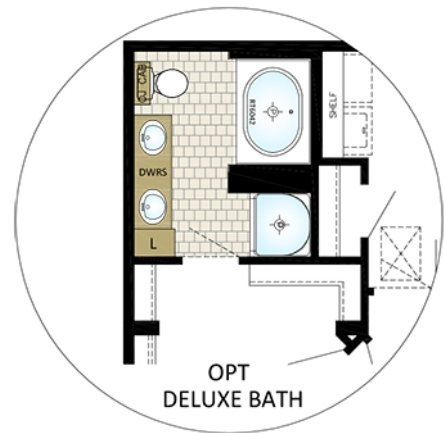

Cornerstone Doubles - 27'
Monashee

27' x 52' | 1404 Square Feet | 3 Bedrooms | 2 Bathrooms | 27CO5201

27CO5201
 27'x52' - 1404sqft

* RENDERING AND/OR FLOORPLAN MAY BE SHOWN WITH OPTIONAL FEATURES OR THIRD PARTY ADDITIONS